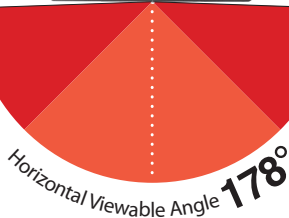

## 10" IPS Panel

TFT LCD Display

1024x768  
350Nits  
IPS Panel

Super Wide Viewing Angle and  
Outstanding Brightness.

Cool White in  
Stand-alone Type

SD1000 in  
L-Stand Type

SD1000 Wall Mounting Kit  
with HT-150 All-in-one Terminal

Durable Iron Mounting Kit supports  
various viewing angle. Mounting Kit  
dimension: 110x90x23mm

## Specification

<b>Input Connector</b>	USB / VGA
<b>Display Type</b>	10" In-Plane Switching (IPS) TFT LCD Panel
<b>Native Resolution</b>	1024x768 pixel
<b>Display Resolution</b>	1024x768 pixel
<b>Panel Brightness</b>	350 Nits
<b>Aspect Ratio</b>	4:3
<b>Viewing Angle</b>	178° for Horizontal and Vertical
<b>Power Consumption</b>	2.5W
<b>Power Supply</b>	5~12V, 500mA
<b>Weight</b>	400g for LCD Panel Only
<b>Physical Dimension</b>	230(W) x 188(L) x 16(D) mm for LCD Panel Only
<b>Touch Screen Type</b>	5 Wire Resistive Touch for Optional.
<b>Chassis Color</b>	Black, White and Grey Chassis for standard model, and other colourful chassis as you request.