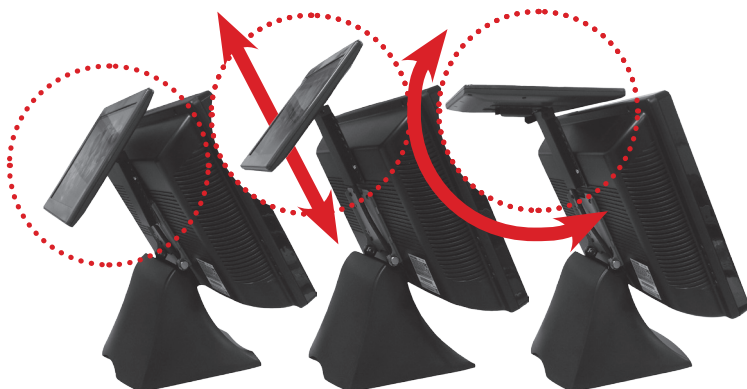

## 10" IPS Panel

TFT LCD Display

1024x768  
350Nits  
IPS Panel

Super Wide Viewing Angle and  
Outstanding Brightness.

Cool White in  
Stand-alone Type

SD1000 in  
L-Stand Type

SD1000 Wall Mounting Kit  
with HT-150 All-in-one Terminal

- USB Type NO External Power Required.
- USB / VGA Interface Available.
- Outstanding Brightness reaches 350 Nits.
- Touch Screen for optional.
- The Price with SD1000 in Stand-alone Type / L-Stand Type / Wall Mounting Kit is all the same.

Durable Iron Mounting Kit supports  
various viewing angle. Mounting Kit  
dimension: 110x90x23mm

## Specification

<b>Input Connector</b>	USB / VGA
<b>Display Type</b>	10" In-Plane Switching (IPS) TFT LCD Panel
<b>Native Resolution</b>	1024x768 pixel
<b>Display Resolution</b>	1024x768 pixel
<b>Panel Brightness</b>	350 Nits
<b>Aspect Ratio</b>	4:3
<b>Viewing Angle</b>	178° for Horizontal and Vertical
<b>Power Consumption</b>	2.5W
<b>Power Supply</b>	5~12V, 500mA
<b>Weight</b>	400g for LCD Panel Only
<b>Physical Dimension</b>	230(W) x 188(L) x 16(D) mm for LCD Panel Only
<b>Touch Screen Type</b>	5 Wire Resistive Touch for Optional.
<b>Chassis Color</b>	Black, White and Grey Chassis for standard model, and other colourful chassis as you request.