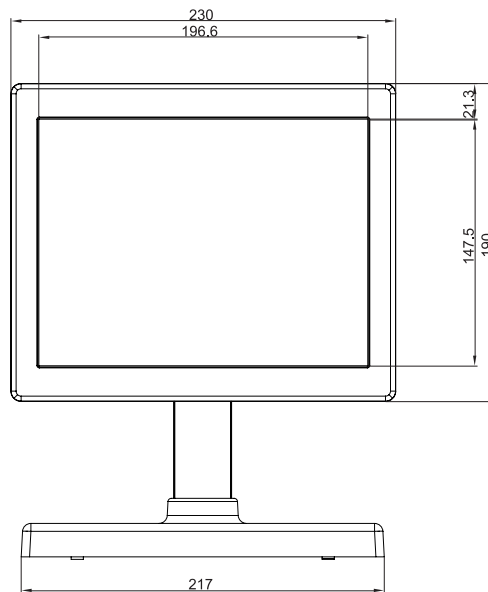

## 10" IPS Panel

TFT LCD Display

1024x768  
350Nits  
IPS Panel

Super Wide Viewing Angle and  
Outstanding Brightness.

Cool White in  
Stand-alone Type

SD1000 in  
L-Stand Type

SD1000 Wall Mounting Kit  
with HT-150 All-in-one Terminal

Durable Iron Mounting Kit supports  
various viewing angle. Mounting Kit  
dimension: 110x90x23mm

## Specification

<b>Input Connector</b>	USB / VGA
<b>Display Type</b>	10" In-Plane Switching (IPS) TFT LCD Panel
<b>Native Resolution</b>	1024x768 pixel
<b>Display Resolution</b>	1024x768 pixel
<b>Panel Brightness</b>	350 Nits
<b>Aspect Ratio</b>	4:3
<b>Viewing Angle</b>	178° for Horizontal and Vertical
<b>Power Consumption</b>	2.5W
<b>Power Supply</b>	5~12V, 500mA
<b>Weight</b>	400g for LCD Panel Only
<b>Physical Dimension</b>	230(W) x 188(L) x 16(D) mm for LCD Panel Only
<b>Touch Screen Type</b>	5 Wire Resistive Touch for Optional.
<b>Chassis Color</b>	Black, White and Grey Chassis for standard model, and other colourful chassis as you request.