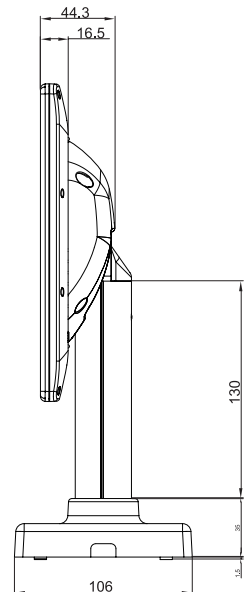

## 10" IPS Panel

TFT LCD Display

1024x768  
350Nits  
IPS Panel

Super Wide Viewing Angle and  
Outstanding Brightness.

Cool White in  
Stand-alone Type

SD1000 in  
L-Stand Type

SD1000 Wall Mounting Kit  
with HT-150 All-in-one Terminal

Durable Iron Mounting Kit supports  
various viewing angle. Mounting Kit  
dimension: 110x90x23mm

## Specification

<b>Input Connector</b>	USB / VGA
<b>Display Type</b>	10" In-Plane Switching (IPS) TFT LCD Panel
<b>Native Resolution</b>	1024x768 pixel
<b>Display Resolution</b>	1024x768 pixel
<b>Panel Brightness</b>	350 Nits
<b>Aspect Ratio</b>	4:3
<b>Viewing Angle</b>	178° for Horizontal and Vertical
<b>Power Consumption</b>	2.5W
<b>Power Supply</b>	5~12V, 500mA
<b>Weight</b>	400g for LCD Panel Only
<b>Physical Dimension</b>	230(W) x 188(L) x 16(D) mm for LCD Panel Only
<b>Touch Screen Type</b>	5 Wire Resistive Touch for Optional.
<b>Chassis Color</b>	Black, White and Grey Chassis for standard model, and other colourful chassis as you request.