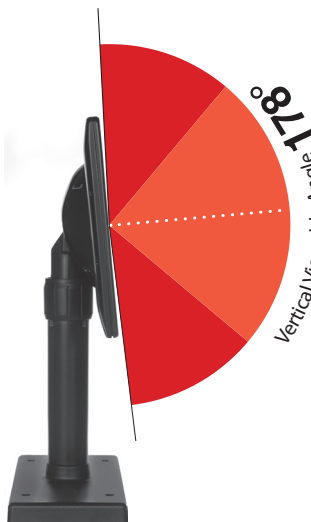

## 10" IPS Panel

TFT LCD Display

1024x768  
350Nits  
IPS Panel

Super Wide Viewing Angle and  
Outstanding Brightness.

Cool White in  
Stand-alone Type

SD1000 in  
L-Stand Type

SD1000 Wall Mounting Kit  
with HT-150 All-in-one Terminal

- USB Type NO External Power Required.
- USB / VGA Interface Available.
- Outstanding Brightness reaches 350 Nits.
- Touch Screen for optional.
- The Price with SD1000 in Stand-alone Type / L-Stand Type / Wall Mounting Kit is all the same.

Durable Iron Mounting Kit supports  
various viewing angle. Mounting Kit  
dimension: 110x90x23mm

## Specification

<b>Input Connector</b>	USB / VGA
<b>Display Type</b>	10" In-Plane Switching (IPS) TFT LCD Panel
<b>Native Resolution</b>	1024x768 pixel
<b>Display Resolution</b>	1024x768 pixel
<b>Panel Brightness</b>	350 Nits
<b>Aspect Ratio</b>	4:3
<b>Viewing Angle</b>	178° for Horizontal and Vertical
<b>Power Consumption</b>	2.5W
<b>Power Supply</b>	5~12V, 500mA
<b>Weight</b>	400g for LCD Panel Only
<b>Physical Dimension</b>	230(W) x 188(L) x 16(D) mm for LCD Panel Only
<b>Touch Screen Type</b>	5 Wire Resistive Touch for Optional.
<b>Chassis Color</b>	Black, White and Grey Chassis for standard model, and other colourful chassis as you request.